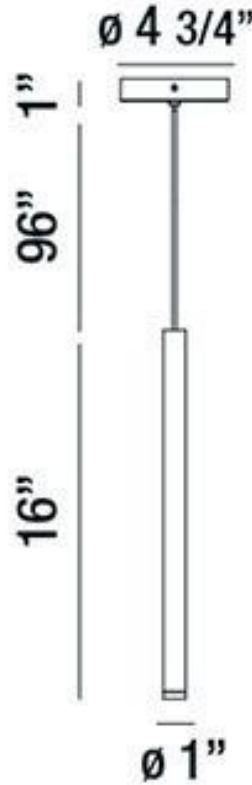

### LIGHT INFORMATION

Light Type	Integrated LED
CRI	90
Delivered Lumens	150
Color Temperature	3000K
LED Lifespan (L70)	20000
Light Direction	Ambient
Dimming Method	Triac/Elv
Current Type	DC
Input Voltage	120
Total Wattage	3

### DIMENSIONS & WEIGHT

Height (In)	16
Min Height (In)	27
Max Height (In)	113
Diameter (In)	1
Weight (Lbs)	1.37