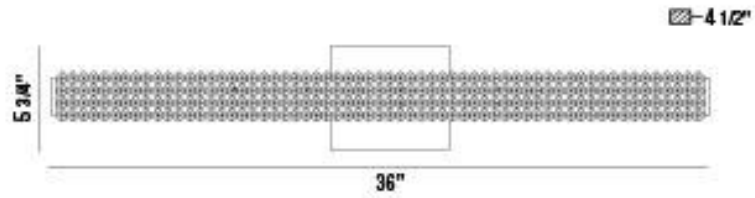

JOB NAME:

DATE:

TYPE:

COMMENTS:

LIGHT INFORMATION

Light Type	Integrated LED
CRI	90
Delivered Lumens	1644
Color Temperature	3000K
LED Lifespan (L70)	20000
Light Direction	Ambient
Dimming Method	Triac/Elv
Current Type	DC
Input Voltage	120
Total Wattage	34

DIMENSIONS & WEIGHT

Length (In)	36
Height (In)	5
Ext (In)	4
Weight (Lbs)	10.03

INSTALLATION

Mounting Type	J-Box
Rating	Damp
Hanging Support Type	J-Box

PRODUCT FINISH

Chrome

CERTIFICATIONS & COMPLIANCE