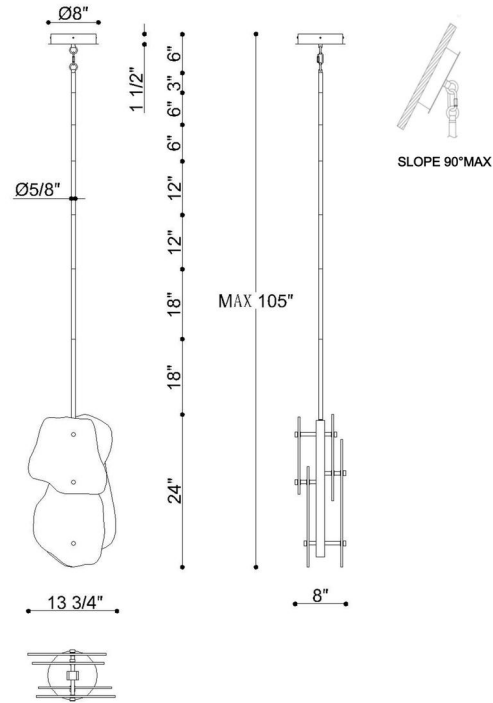

JOB NAME:

DATE:

TYPE:

COMMENTS:

LIGHT INFORMATION

Light Type	Integrated LED
CRI	90
Delivered Lumens	868
Color Temperature	3000K
LED Lifespan (L70)	50000
Light Direction	Ambient
Dimming Method	Triac/Elv
Current Type	DC
Input Voltage	120
Total Wattage	28

DIMENSIONS & WEIGHT

Length (In)	13.75
Width (In)	8
Height (In)	24
Min Height (In)	28.6
Max Height (In)	99.6
Weight (Lbs)	30.34

INSTALLATION

Mounting Type	J-Box
Rating	Dry
Hanging Support Type	Rod

PRODUCT FINISH