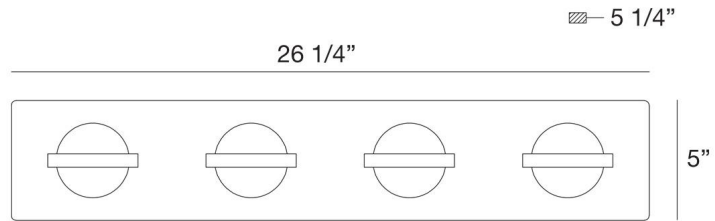

JOB NAME:

DATE:

TYPE:

COMMENTS:

LIGHT INFORMATION

Light Type	Integrated LED
CRI	90
Delivered Lumens	800
Color Temperature	3000K
LED Lifespan (L70)	20000
Number of Lights	4
Light Direction	Ambient
Dimming Method	Triac/Elv
Current Type	DC
Input Voltage	120
Total Wattage	20

DIMENSIONS & WEIGHT

Length (In)	26.25
Height (In)	5
Ext (In)	5.25
Weight (Lbs)	8.79

INSTALLATION

Mounting Type	J-Box
Rating	Damp
Hanging Support Type	J-Box

PRODUCT FINISH

Gold

SHADE FINISH

Globe Clear Glass