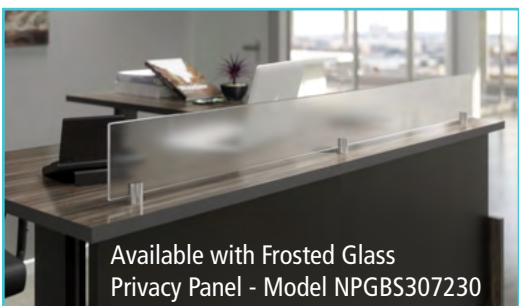

# Presidente

Reception Sit to Stand

 newheights™

Available with Frosted Glass  
Privacy Panel - Model NPGBS307230

## Classic elegance combined with modern sit-stand technology

- Electric base adjusts quickly and quietly with the gentle push of a button
- GyroSense control box with Soft Collision Detection
- Height adjustment: 1½ inches per second
- Travels 29-49"
- Lifts over 300 lbs.
- Three week lead time