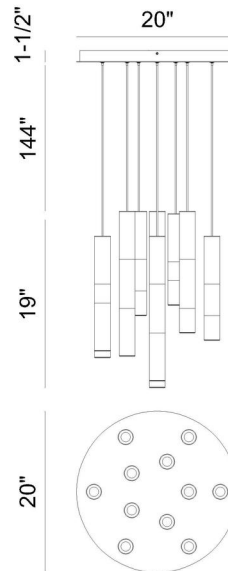

### LIGHT INFORMATION

Light Type	Integrated LED
CRI	90
Delivered Lumens	3653.9
Color Temperature	3000K
LED Lifespan (L70)	52000
Number of Lights	11
Light Direction	Ambient
Dimming Method	Triac
Current Type	DC
Input Voltage	120-277
Total Wattage	96.03

### DIMENSIONS & WEIGHT

Height (In)	19
Min Height (In)	35.5
Max Height (In)	164.5
Diameter (In)	20
Weight (Lbs)	39.68