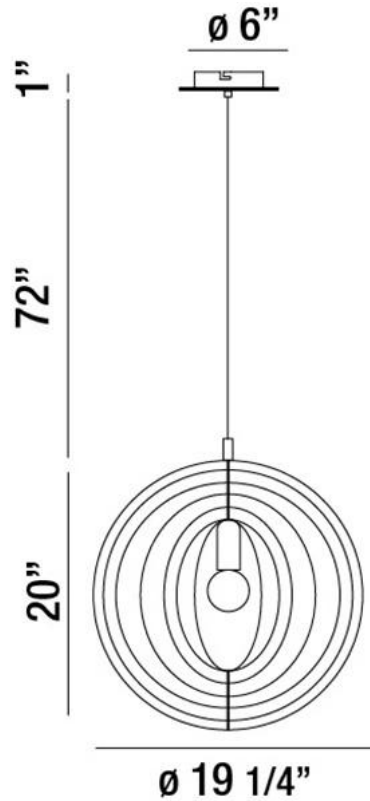

JOB NAME:

DATE:

TYPE:

COMMENTS:

LIGHT INFORMATION

Light Type	Bulb
Bulb Socket	E26
Bulb Shape	A19
Light Direction	Ambient
Dimming Method	Triac/Elv
Current Type	AC
Input Voltage	120
Total Wattage	60

DIMENSIONS & WEIGHT

Height (In)	20
Min Height (In)	31
Max Height (In)	93
Diameter (In)	19.25
Weight (Lbs)	3.31

INSTALLATION

Mounting Type	J-Box
Rating	Dry
Hanging Support Type	Wire

PRODUCT FINISH

Wood

SHADE FINISH

Globe Wood

CERTIFICATIONS & COMPLIANCE