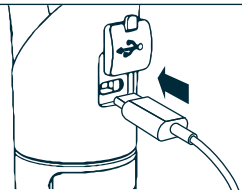

This product is guaranteed against all defects in workmanship and materials for the original owner for one year from the date of purchase.

For more information, detailed video instructions, and warranty registration, visit NEBOLIGHTS.com.