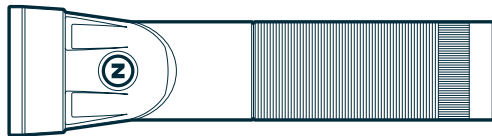

### FRANKLIN PIVOT

The FRANKLIN PIVOT features a high-powered 300 lumen C•O•B LED Flashlight and C•O•B LED Work Light, and a powerful magnetic base.

MODES	LUMENS	HOURS	METERS
FLASHLIGHT HIGH	300	5	120
FLASHLIGHT LOW	30	20	44
WORK LIGHT HIGH	300	5.5	20
WORK LIGHT LOW	30	20	6
RED HIGH	30	10	6
RED LOW	3	30	2
RED FLASHING	30	20	6