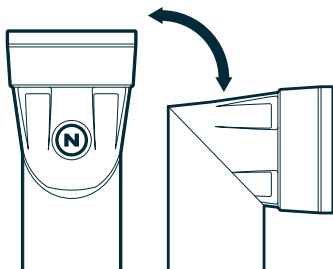

PIVOT
Pivots 90°