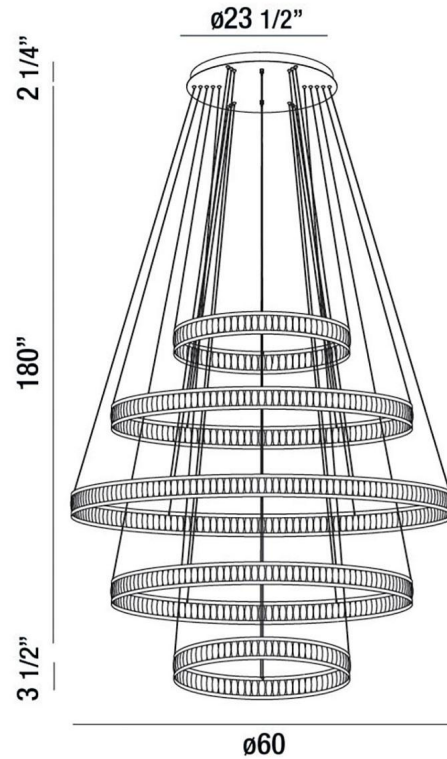

JOB NAME:

DATE:

TYPE:

COMMENTS:

LIGHT INFORMATION

Light Type	Integrated LED
CRI	90
Delivered Lumens	23500
Color Temperature	3000K
LED Lifespan (L70)	20000
Number of Lights	5
Light Direction	Ambient
Dimming Method	Triac/Elv
Current Type	DC
Input Voltage	120
Total Wattage	465

DIMENSIONS & WEIGHT

Height (In)	3.5
Min Height (In)	30.75
Max Height (In)	185.75
Diameter (In)	60
Weight (Lbs)	65.02

PRODUCT FINISH

Matte Black

CERTIFICATIONS & COMPLIANCE

INSTALLATION

Mounting Type	J-Box
Rating	Dry
Hanging Support Type	Aircraft Cable