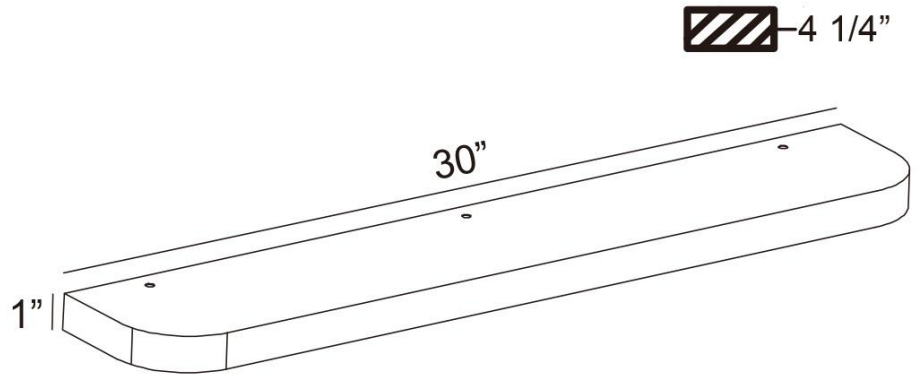

JOB NAME:

DATE:

TYPE:

COMMENTS:

LIGHT INFORMATION

DIMENSIONS & WEIGHT

PRODUCT FINISH

Width (In) 30

Kombu Green

Height (In) 1

Ext (In) 4.5

Weight (Lbs) 2.01

CERTIFICATIONS & COMPLIANCE

INSTALLATION