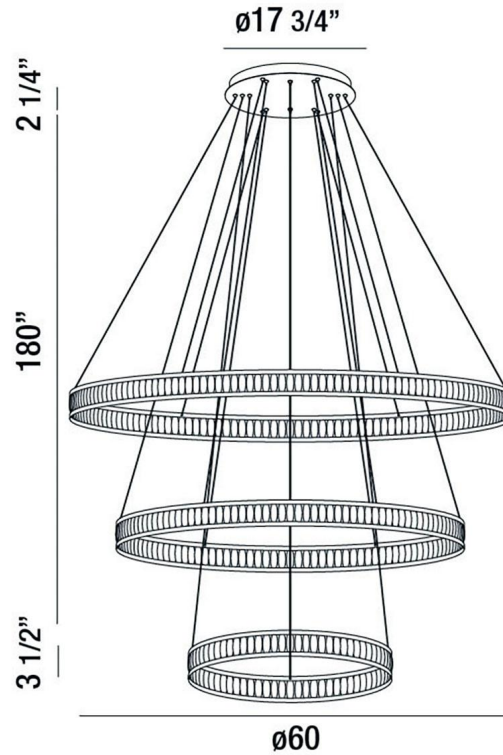

JOB NAME:

DATE:

TYPE:

COMMENTS:

LIGHT INFORMATION

Light Type	Integrated LED
CRI	80
Delivered Lumens	14500
Color Temperature	3000K
LED Lifespan (L70)	20000
Number of Lights	3
Light Direction	Ambient
Dimming Method	Triac/Elv
Current Type	DC
Input Voltage	120
Total Wattage	300

DIMENSIONS & WEIGHT

Height (In)	3.5
Min Height (In)	30.75
Max Height (In)	185.75
Diameter (In)	60
Weight (Lbs)	50.69

PRODUCT FINISH

Matte Black

INSTALLATION

Mounting Type	J-Box
Rating	Dry
Hanging Support Type	Aircraft Cable