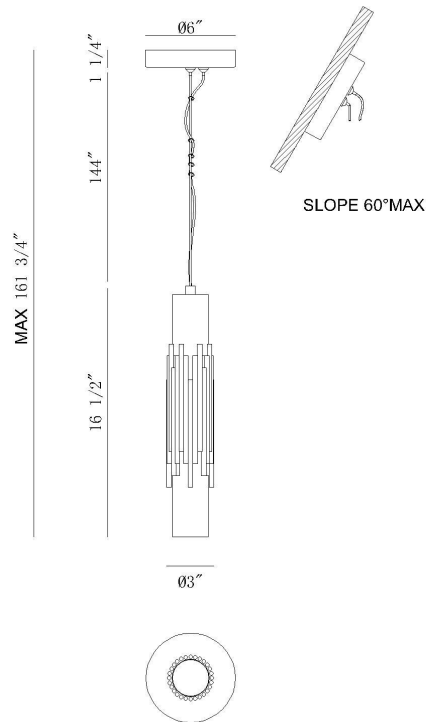

JOB NAME:

DATE:

TYPE:

COMMENTS:

LIGHT INFORMATION

Light Type	Integrated LED
CRI	90
Delivered Lumens	628
Color Temperature	3000K
LED Lifespan (L70)	52000
Light Direction	Multi
Dimming Method	Triac/Elv
Current Type	DC
Input Voltage	120-277
Total Wattage	18

DIMENSIONS & WEIGHT

Height (In)	16.5
Min Height (In)	27.75
Max Height (In)	161.75
Diameter (In)	3
Weight (Lbs)	10.27

INSTALLATION

Mounting Type	J-Box
Rating	Dry
Hanging Support Type	Aircraft Cable

PRODUCT FINISH