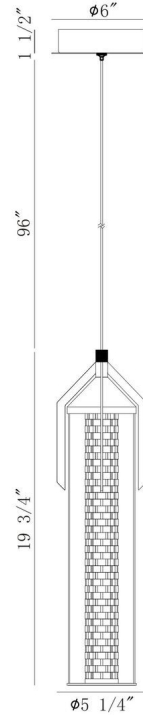

JOB NAME:

DATE:

TYPE:

COMMENTS:

LIGHT INFORMATION

Light Type	Integrated LED
CRI	90
Delivered Lumens	1064
Color Temperature	3000K
LED Lifespan (L70)	20000
Light Direction	Ambient
Dimming Method	Triac/Elv
Current Type	DC
Input Voltage	120
Total Wattage	18

DIMENSIONS & WEIGHT

Height (In)	19.75
Min Height (In)	31.25
Max Height (In)	117.25
Diameter (In)	5.25
Weight (Lbs)	5.73

INSTALLATION

Mounting Type	J-Box
Rating	Dry
Hanging Support Type	Wire

PRODUCT FINISH