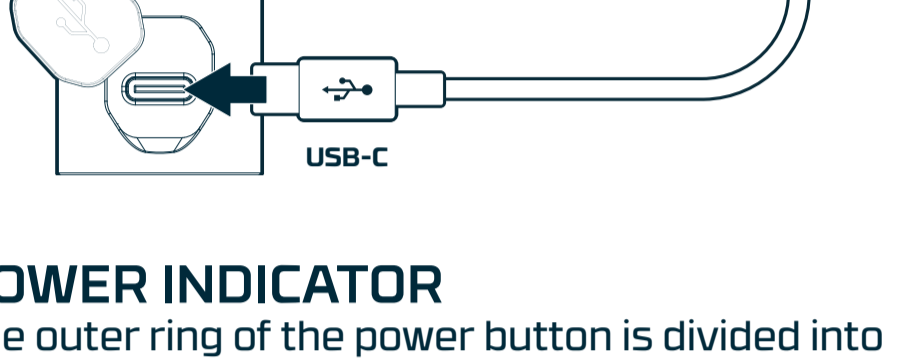

INTEGRATED POWER BANK

FLEX-POWER™ TECHNOLOGY

Hybrid power system that operates on the included rechargeable battery or 6 AAA batteries*

*Battery portrayed is for NEBO LEO™ 7500

CHARGING INSTRUCTIONS

To charge, connect the flashlight to a power source using the included USB cable.

POWER INDICATOR

The outer ring of the power button is divided into 4 segments representing the current battery level.

ALKALINE BATTERIES

This flashlight also runs on disposable alkaline batteries. To install, unscrew the bottom cap and remove the lithium-ion battery. Load the included battery adapter with (6) AAA alkaline batteries and insert the adapter into the flashlight. Reinstall the bottom cap.