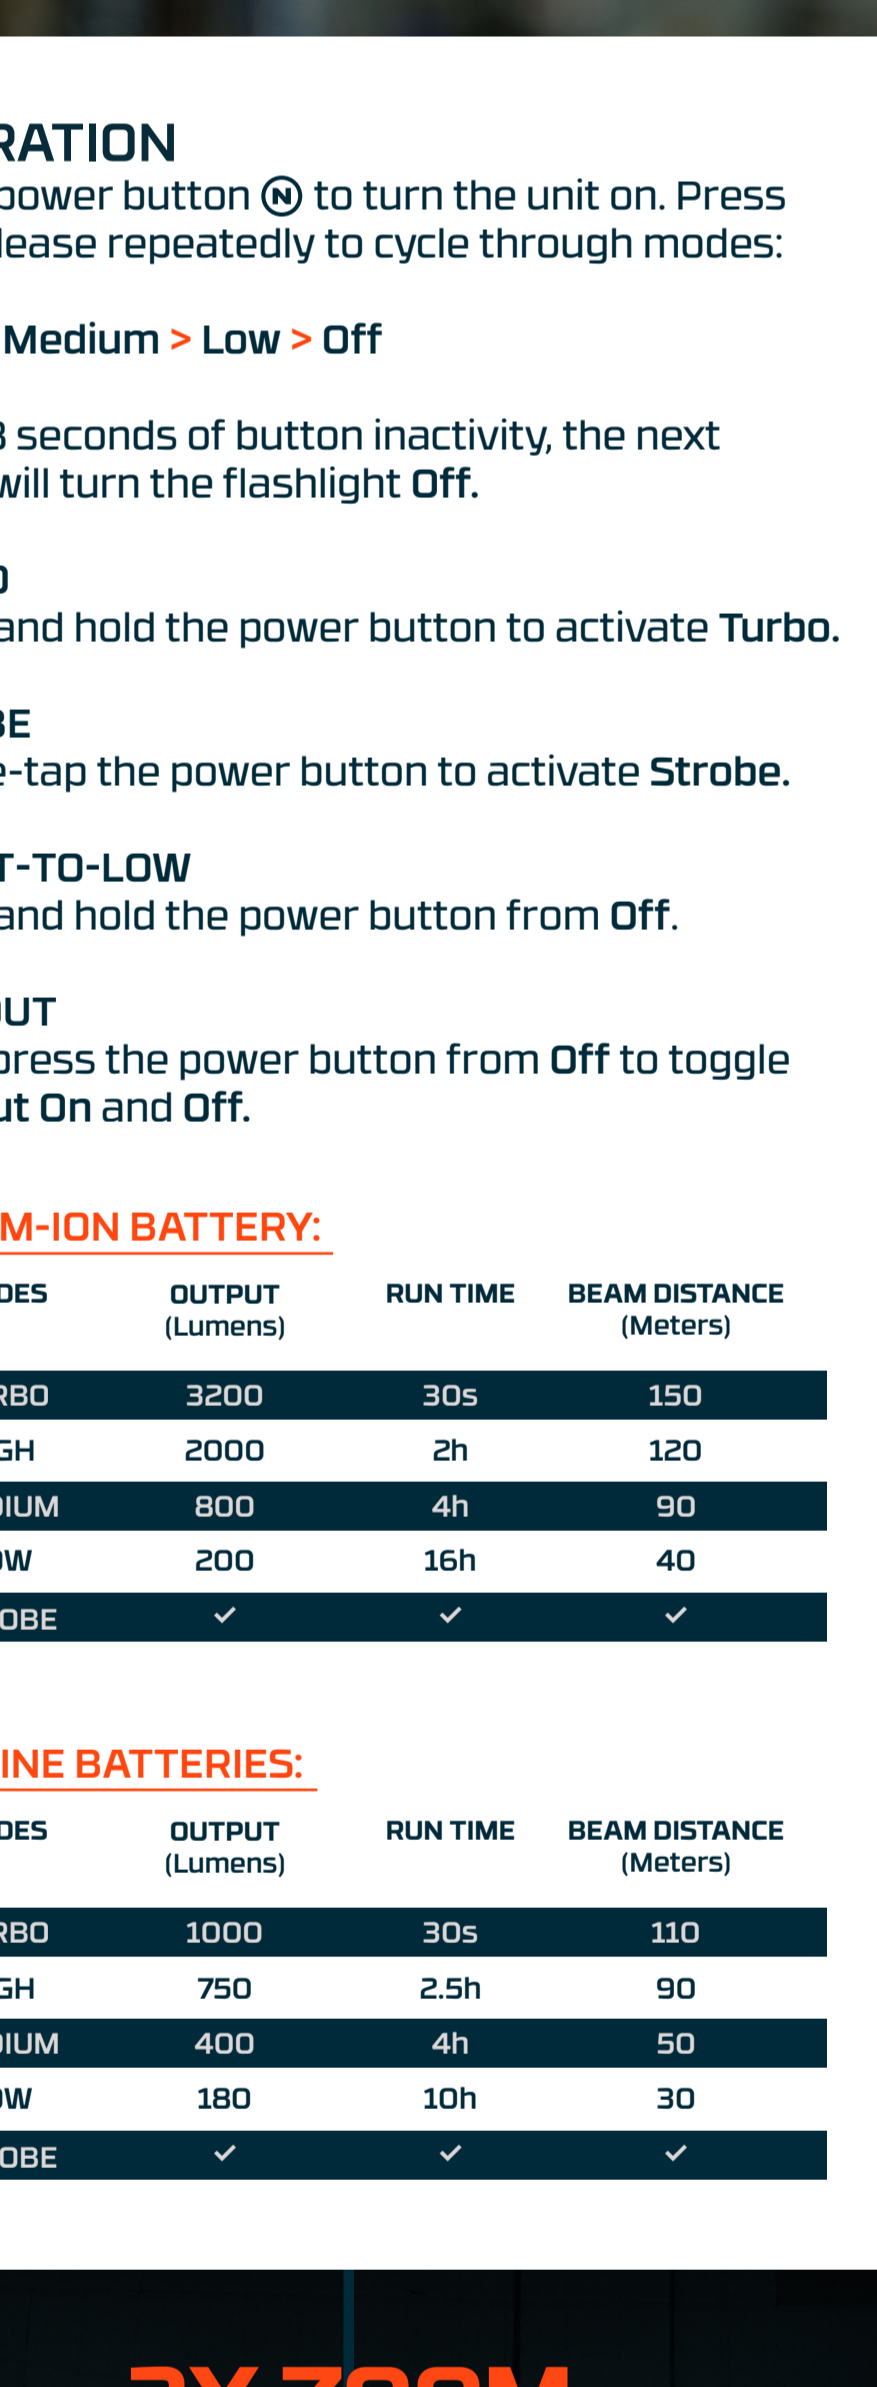

3200 MAX LUMENS

Five light modes and up to 16 hour runtime

OPERATION

Press power button to turn the unit on. Press and release repeatedly to cycle through modes:

High > Medium > Low > Off

After 8 seconds of button inactivity, the next press will turn the flashlight Off.

TURBO
Press and hold the power button to activate Turbo.

STROBE
Double-tap the power button to activate Strobe.

DIRECT-TO-LOW
Press and hold the power button from Off.

LOCKOUT
Triple press the power button from Off to toggle Lockout On and Off.

LITHIUM-ION BATTERY:

MODES	OUTPUT (Lumens)	RUN TIME	BEAM DISTANCE (Meters)
TURBO	3200	30s	150
HIGH	2000	2h	120
MEDIUM	800	4h	90
LOW	200	16h	40
STROBE	✓	✓	✓

ALKALINE BATTERIES:

MODES	OUTPUT (Lumens)	RUN TIME	BEAM DISTANCE (Meters)
TURBO	1000	30s	110
HIGH	750	2.5h	90
MEDIUM	400	4h	50
LOW	180	10h	30
STROBE	✓	✓	✓