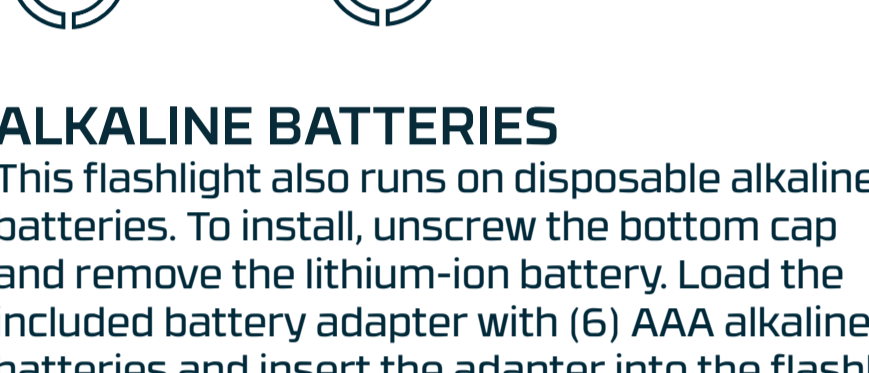

INTEGRATED POWER BANK

FLEX-POWER™ TECHNOLOGY

Hybrid power system that operates on the included rechargeable battery or 6 AAA batteries*

*Battery portrayed is for NEBO LEO™ 7500

CHARGING INSTRUCTIONS

To charge, connect the flashlight to a power source using the included USB cable.

POWER INDICATOR

The outer ring of the power button is divided into 4 segments representing the current battery level.

ALKALINE BATTERIES

This flashlight also runs on disposable alkaline batteries. To install, unscrew the bottom cap and remove the lithium-ion battery. Load the included battery adapter with (6) AAA alkaline batteries and insert the adapter into the flashlight. Reinstall the bottom cap.