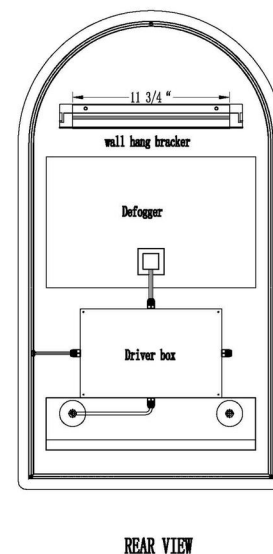

JOB NAME:

DATE:

TYPE:

COMMENTS:

LIGHT INFORMATION

Light Type	Integrated LED
CRI	90
Delivered Lumens	658
Color Temperature	3000K-6400K
LED Lifespan (L70)	50000
Number of Lights	1
Light Direction	Ambient
Dimming Method	Touch Switch
Current Type	DC
Input Voltage	120-277
Total Wattage	30

DIMENSIONS & WEIGHT

Width (In)	20
Height (In)	36
Min Height (In)	36
Max Height (In)	36
Ext (In)	5.5
Weight (Lbs)	23.76

INSTALLATION

Mounting Type	J-Box
Rating	Damp
Hanging Support Type	Z-Bar

PRODUCT FINISH

Tendril Green

PRODUCT FEATURES

Built-in USB-A and USB-C charging ports (*Input voltage range: 120-240V)

CERTIFICATIONS & COMPLIANCE