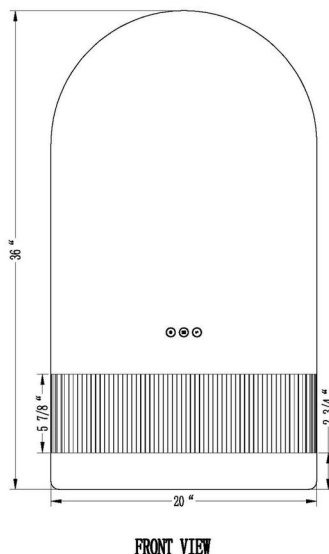

JOB NAME:

DATE:

TYPE:

COMMENTS:

LIGHT INFORMATION

Light Type	Integrated LED
CRI	90
Delivered Lumens	658
Color Temperature	3000K-6400K
LED Lifespan (L70)	50000
Number of Lights	1
Light Direction	Ambient
Dimming Method	Touch Switch
Current Type	DC
Input Voltage	120-277
Total Wattage	30

DIMENSIONS & WEIGHT

Width (In)	20
Height (In)	36
Min Height (In)	36
Max Height (In)	36
Ext (In)	5.5
Weight (Lbs)	23.76

INSTALLATION

Mounting Type	J-Box
Rating	Damp
Hanging Support Type	Z-Bar

PRODUCT FINISH