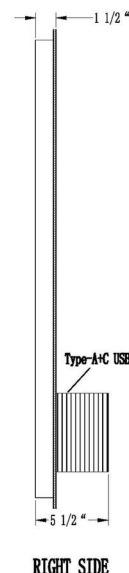

JOB NAME:

DATE:

TYPE:

COMMENTS:

LIGHT INFORMATION

Light Type	Integrated LED
CRI	90
Delivered Lumens	658
Color Temperature	3000K-6400K
LED Lifespan (L70)	50000
Number of Lights	1
Light Direction	Ambient
Dimming Method	Touch Switch
Current Type	DC
Input Voltage	120-277
Total Wattage	30

DIMENSIONS & WEIGHT

Width (In)	20
Height (In)	36
Min Height (In)	36
Max Height (In)	36
Ext (In)	5.5
Weight (Lbs)	23.76

INSTALLATION

Mounting Type	J-Box
Rating	Damp
Hanging Support Type	Z-Bar

PRODUCT FINISH