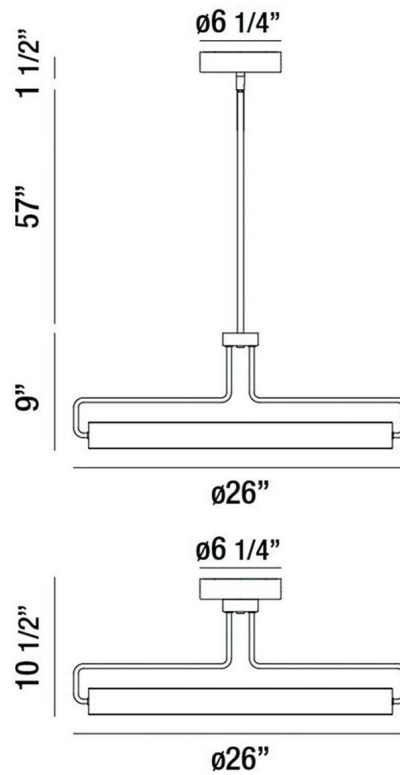

JOB NAME:

DATE:

TYPE:

COMMENTS:

LIGHT INFORMATION

Light Type	Integrated LED
CRI	90
Delivered Lumens	925
Color Temperature	3000K
LED Lifespan (L70)	20000
Light Direction	Ambient
Dimming Method	Triac/Elv
Current Type	DC
Input Voltage	120
Total Wattage	23

DIMENSIONS & WEIGHT

Height (In)	7.5
Min Height (In)	11.75
Max Height (In)	65.75
Diameter (In)	18
Weight (Lbs)	5.91

PRODUCT FINISH

Satin Nickel

CERTIFICATIONS & COMPLIANCE

INSTALLATION

Mounting Type	J-Box
Rating	Dry
Hanging Support Type	Rod