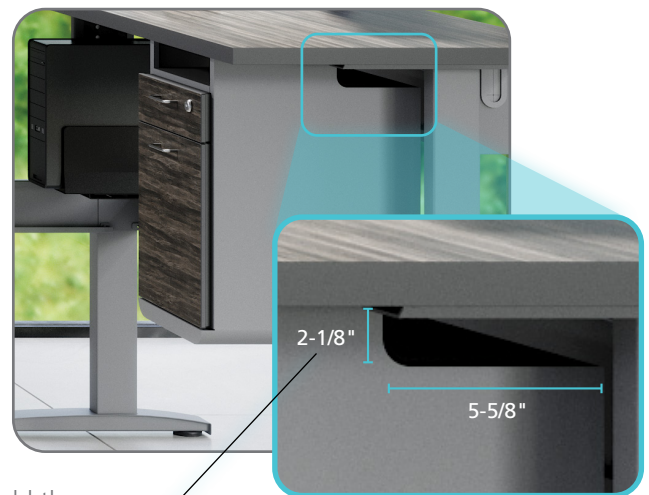

JOEY 2.0 HANGING PEDESTAL

 rightangle™

Joey 2.0 Hanging Pedestal by RightAngle™ - engineered to fit nearly any standing desk, regardless of brand.

Add convenient storage to your standing desk:

- Minimal mounting clearance to fit on all RightAngle™ AND most other manufacturer's standing desks
- Top cubby shelf can store papers, cell phone, etc.
- Lockable pencil and file drawer
- Safely store and charge your devices inside the drawers using cord access at the back of the unit
- Large file drawer for standard hanging files or personal items
- Full extension drawer slides
- Available in black or silver (feat. side drawer pulls)
- Upgrade available - add thermally fused laminate drawer fronts to accent your worksurface (feat. front drawer pull handles)

- Weight: 25 lbs
- Weight Capacity: 30 lbs (verify lifting capacity of your table)

Dimensions	Width	Depth	Height
Pedestal	12-1/4"	14-7/8"	19-7/8"
Top Shelf Cubby	10-3/4"	14-1/8"	2-1/8"
Top Drawer	9-5/8"	13"	2-3/8"
Bottom Drawer	9-5/8"	12-7/8"	10"
Mounting Clearance*	13-5/8"	8-3/8"	-
Rear Grommet Hole	2-5/8"	-	1-1/4"