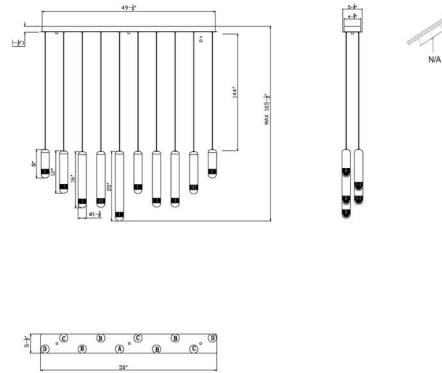

JOB NAME:

DATE:

TYPE:

COMMENTS:

LIGHT INFORMATION

Light Type	Integrated LED
CRI	90
Delivered Lumens	1280
Color Temperature	3000K
LED Lifespan (L70)	52000
Number of Lights	10
Light Direction	Multi
Dimming Method	Triac/Elv
Current Type	DC
Input Voltage	120-277
Total Wattage	40

DIMENSIONS & WEIGHT

Length (In)	50
Width (In)	5.5
Max Height (In)	165.5
Weight (Lbs)	53.9

INSTALLATION

Mounting Type	J-Box
Rating	Dry
Hanging Support Type	Aircraft Cable
Slope Compatible	Yes

PRODUCT FINISH