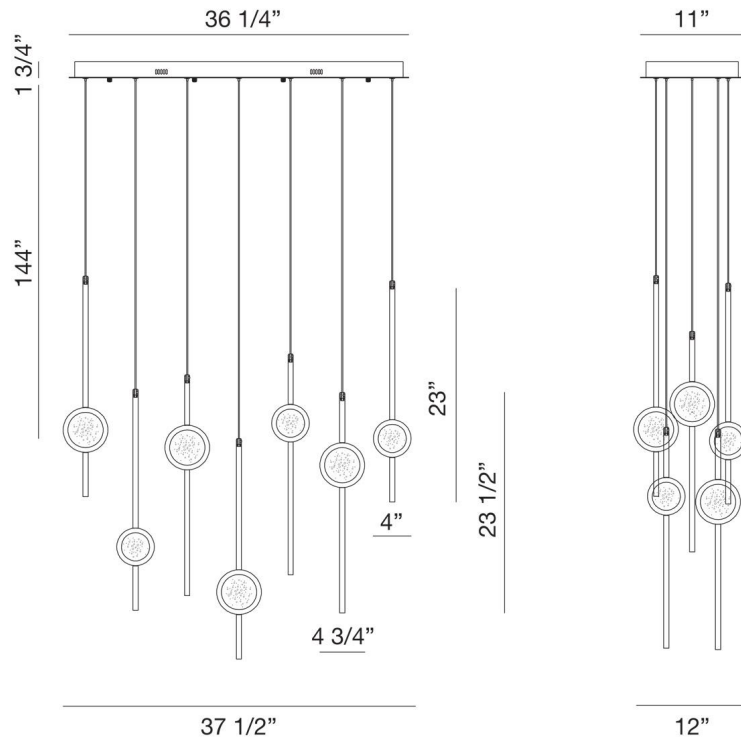

JOB NAME:

DATE:

TYPE:

COMMENTS:

LIGHT INFORMATION

Light Type	Integrated LED
CRI	90
Delivered Lumens	2371
Color Temperature	3500K
LED Lifespan (L70)	20000
Number of Lights	12
Light Direction	Ambient
Dimming Method	Triac/Elv
Current Type	DC
Input Voltage	120
Total Wattage	68

DIMENSIONS & WEIGHT

Length (In)	37.5
Width (In)	12
Height (In)	23.5
Min Height (In)	45
Max Height (In)	169
Weight (Lbs)	48.99

PRODUCT FINISH

Gold-Black Mix

CERTIFICATIONS & COMPLIANCE

INSTALLATION

Mounting Type	J-Box
Rating	Dry
Hanging Support Type	Wire