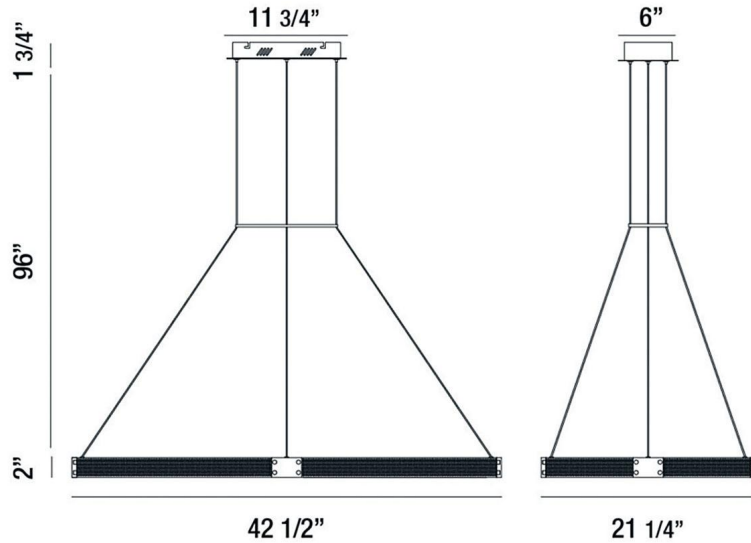

## LIGHT INFORMATION

Light Type	Integrated LED
CRI	90
Delivered Lumens	2700
Color Temperature	3000K
LED Lifespan (L70)	20000
Light Direction	Up & Down
Dimming Method	Triac/Elv
Current Type	AC
Input Voltage	120
Total Wattage	60

## DIMENSIONS & WEIGHT

Length (In)	42.5
Width (In)	21.25
Height (In)	2
Min Height (In)	23.75
Max Height (In)	99.75
Weight (Lbs)	13.91