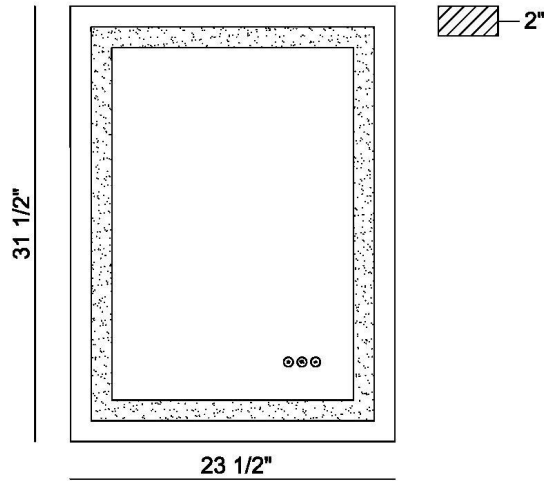

JOB NAME:

DATE:

TYPE:

COMMENTS:

LIGHT INFORMATION

Light Type	Integrated LED
CRI	90
Delivered Lumens	900
Color Temperature	3000K-6500K
LED Lifespan (L70)	20000
Light Direction	Ambient
Dimming Method	Touch Switch
Current Type	DC
Input Voltage	120
Total Wattage	30

DIMENSIONS & WEIGHT

Width (In)	24
Height (In)	32
Ext (In)	1.5
Weight (Lbs)	24.24

INSTALLATION

Mounting Type	J-Box
Rating	Damp
Hanging Support Type	J-Box

PRODUCT FINISH

Anodized Silver

CERTIFICATIONS & COMPLIANCE