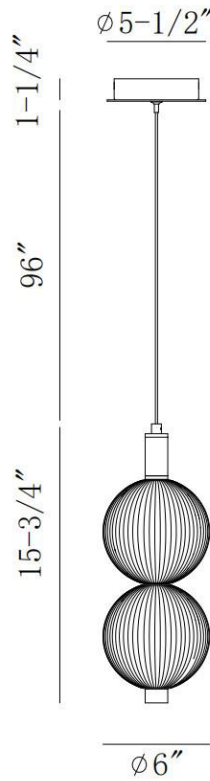

JOB NAME:

DATE:

TYPE:

COMMENTS:

LIGHT INFORMATION

Light Type	Integrated LED
CRI	90
Delivered Lumens	1138
Color Temperature	3000K
LED Lifespan (L70)	20000
Number of Lights	2
Light Direction	Ambient
Dimming Method	Triac/Elv
Current Type	DC
Input Voltage	120
Total Wattage	23

DIMENSIONS & WEIGHT

Width (In)	6
Height (In)	16
Min Height (In)	27.25
Max Height (In)	113.25
Diameter (In)	6
Weight (Lbs)	3.57

INSTALLATION

Mounting Type	J-Box
Rating	Dry
Hanging Support Type	Aircraft Cable