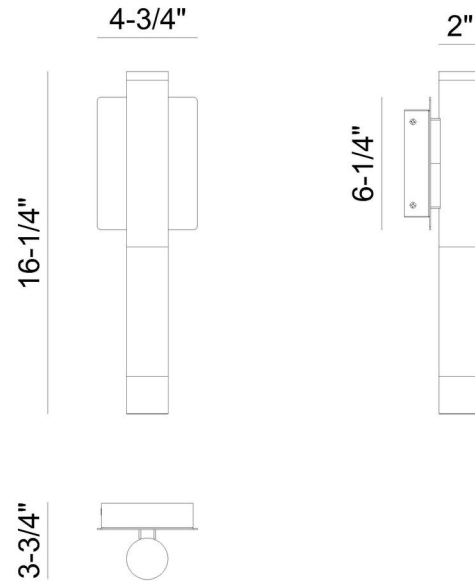

JOB NAME:

DATE:

TYPE:

COMMENTS:

50122-028

LIGHT INFORMATION

Light Type	Integrated LED
CRI	90
Delivered Lumens	778
Color Temperature	3000K
LED Lifespan (L70)	52000
Light Direction	Ambient
Dimming Method	Triac
Current Type	DC
Input Voltage	120-277
Total Wattage	15

DIMENSIONS & WEIGHT

Width (In)	4.75
Height (In)	16.25
Ext (In)	3.63
Weight (Lbs)	4.41

INSTALLATION

Mounting Type	J-Box
Rating	Wet (IP65)
Hanging Support Type	J-Box

PRODUCT FINISH

Matte Black

SHADE FINISH

Alabaster