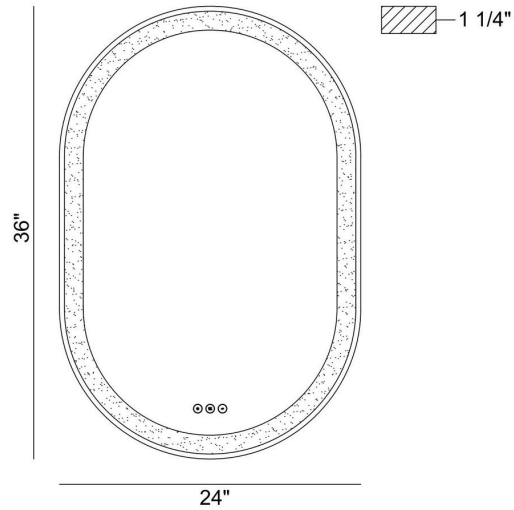

JOB NAME:

DATE:

TYPE:

COMMENTS:

LIGHT INFORMATION

Light Type	Integrated LED
CRI	90
Delivered Lumens	1120
Color Temperature	3000K-6500K
LED Lifespan (L70)	20000
Light Direction	Ambient
Dimming Method	Touch Switch
Current Type	DC
Input Voltage	120
Total Wattage	32

DIMENSIONS & WEIGHT

Width (In)	24
Height (In)	36
Ext (In)	2
Weight (Lbs)	19.84

PRODUCT FINISH

Matte Black

INSTALLATION

Mounting Type	J-Box
Rating	Damp
Hanging Support Type	Z-Bar

CERTIFICATIONS & COMPLIANCE