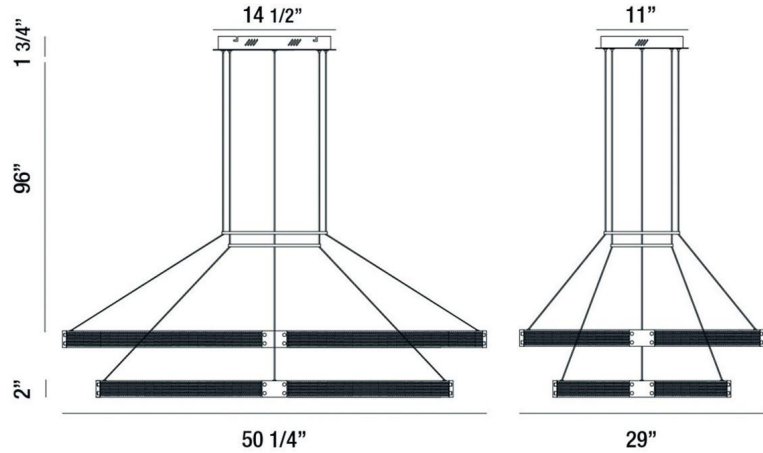

## LIGHT INFORMATION

Light Type	Integrated LED
CRI	90
Delivered Lumens	6030
Color Temperature	3000K
LED Lifespan (L70)	20000
Light Direction	Up & Down
Dimming Method	Triac/Elv
Current Type	AC
Input Voltage	120
Total Wattage	134

## DIMENSIONS & WEIGHT

Length (In)	50.25
Width (In)	29
Height (In)	2
Min Height (In)	23.75
Max Height (In)	99.75
Weight (Lbs)	31.1