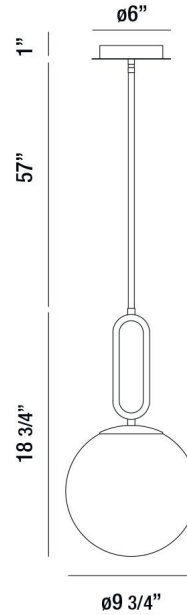

JOB NAME:

DATE:

TYPE:

COMMENTS:

LIGHT INFORMATION

Light Type	Bulb
Bulb Socket	E26
Bulb Shape	A19
Light Direction	Ambient
Dimming Method	Triac/Elv
Current Type	AC
Input Voltage	120
Total Wattage	60

DIMENSIONS & WEIGHT

Height (In)	18.75
Min Height (In)	23.5
Max Height (In)	77.5
Diameter (In)	9.75
Weight (Lbs)	3.68

INSTALLATION

Mounting Type	J-Box
Rating	Dry
Hanging Support Type	Rod

PRODUCT FINISH

Gold

SHADE FINISH

Globe Clear Glass