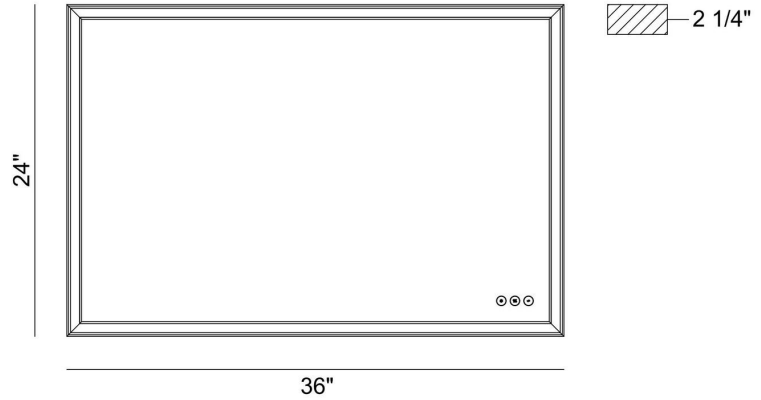

JOB NAME:

DATE:

TYPE:

COMMENTS:

LIGHT INFORMATION

Light Type	Integrated LED
CRI	90
Delivered Lumens	1806
Color Temperature	3000K-6500K
LED Lifespan (L70)	20000
Light Direction	Ambient
Dimming Method	Touch Switch
Current Type	DC
Input Voltage	120
Total Wattage	43

DIMENSIONS & WEIGHT

Width (In)	24
Height (In)	36
Ext (In)	2
Weight (Lbs)	22.15

INSTALLATION

Mounting Type	J-Box
Rating	Damp
Hanging Support Type	Z-Bar

PRODUCT FINISH

Anodized Gold

CERTIFICATIONS & COMPLIANCE