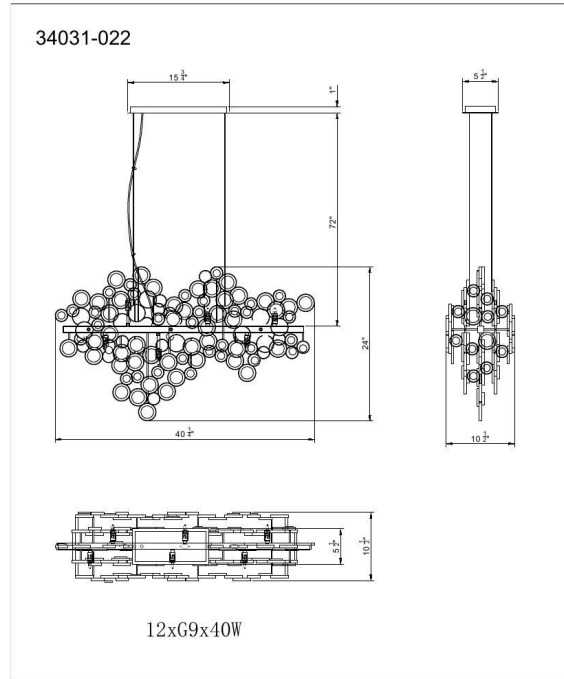

JOB NAME:

DATE:

TYPE:

COMMENTS:

LIGHT INFORMATION

Light Type	Bulb
Bulb Socket	G9
Bulb Shape	G9
Number of Lights	12
Light Direction	Ambient
Dimming Method	Triac/Elv
Current Type	AC
Input Voltage	120
Total Wattage	720

DIMENSIONS & WEIGHT

Length (In)	40.25
Width (In)	10.5
Height (In)	24
Min Height (In)	45
Max Height (In)	97
Weight (Lbs)	38

PRODUCT FINISH

Chrome

SHADE FINISH

Cluster Clear Glass

CERTIFICATIONS & COMPLIANCE

INSTALLATION