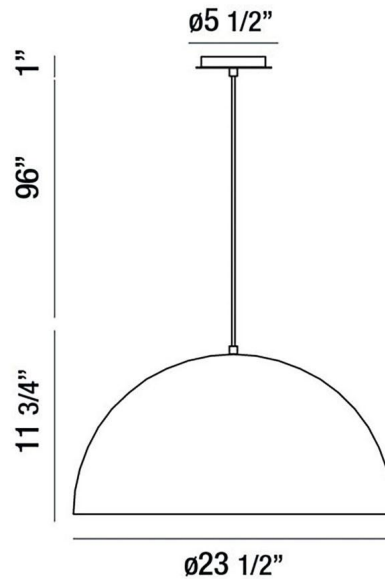

JOB NAME:

DATE:

TYPE:

COMMENTS:

LIGHT INFORMATION

Light Type	Integrated LED
CRI	90
Delivered Lumens	1125
Color Temperature	2700K-5000K
LED Lifespan (L70)	20000
Light Direction	Down
Dimming Method	Triac/Elv
Current Type	AC
Input Voltage	120
Total Wattage	25

DIMENSIONS & WEIGHT

Height (In)	11.75
Min Height (In)	27.75
Max Height (In)	108.75
Diameter (In)	23.5
Weight (Lbs)	12.9

INSTALLATION

Mounting Type	J-Box
Rating	Dry
Hanging Support Type	Wire

PRODUCT FINISH