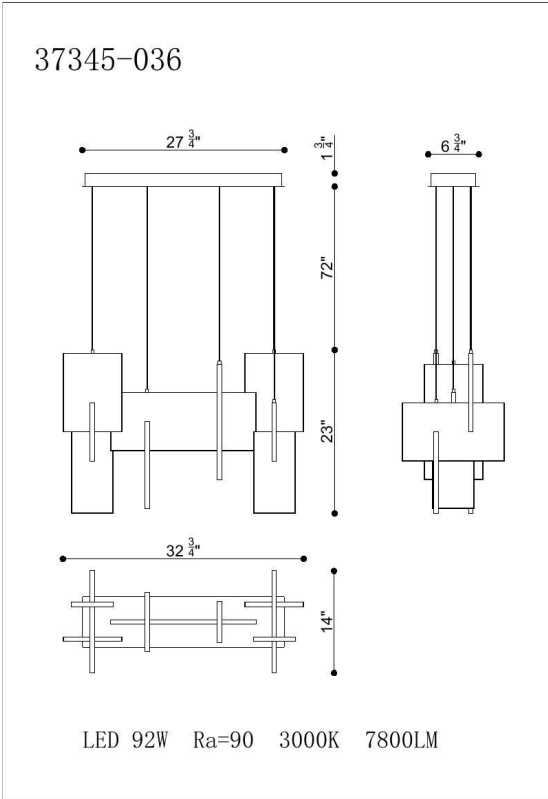

JOB NAME:

DATE:

TYPE:

COMMENTS:

**LIGHT INFORMATION**

Light Type	Integrated LED
CRI	90
Delivered Lumens	1950
Color Temperature	3000K
LED Lifespan (L70)	20000
Light Direction	Ambient
Dimming Method	Triac/Elv
Current Type	DC
Input Voltage	120
Total Wattage	93

**DIMENSIONS & WEIGHT**

Length (In)	32.75
Width (In)	14
Height (In)	23
Min Height (In)	44.5
Max Height (In)	96.5
Weight (Lbs)	9.92

**PRODUCT FINISH**

Gold

**CERTIFICATIONS & COMPLIANCE**

**INSTALLATION**

Mounting Type	J-Box
Rating	Dry
Hanging Support Type	Aircraft Cable