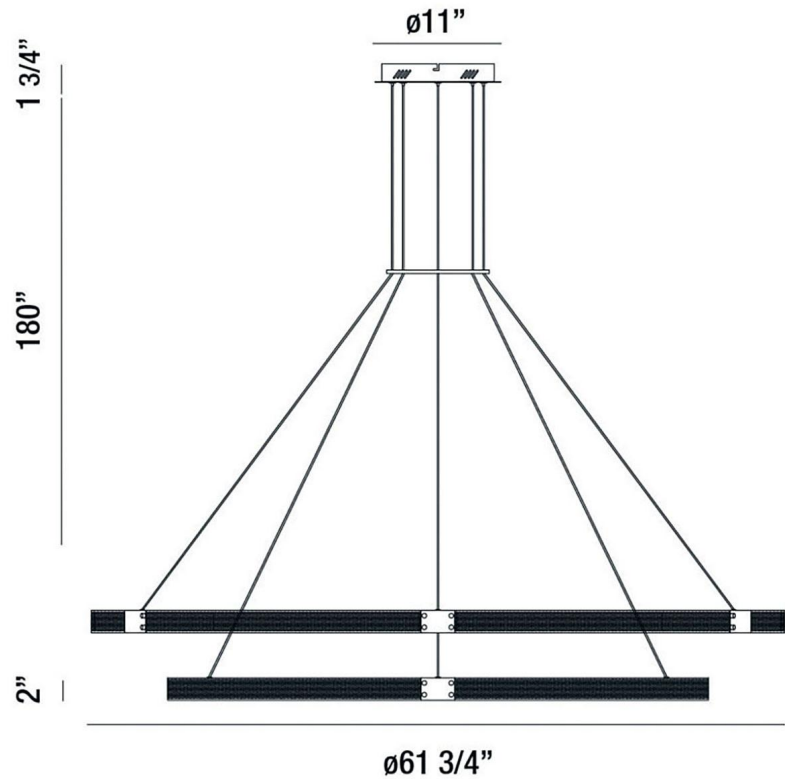

## LIGHT INFORMATION

Light Type	Integrated LED
CRI	90
Delivered Lumens	7650
Color Temperature	3000K
LED Lifespan (L70)	20000
Number of Lights	2
Light Direction	Up & Down
Dimming Method	Triac/Elv
Current Type	AC
Input Voltage	120
Total Wattage	170

## DIMENSIONS & WEIGHT

Height (In)	2
Min Height (In)	34.63
Max Height (In)	183.75
Diameter (In)	61.75
Weight (Lbs)	51