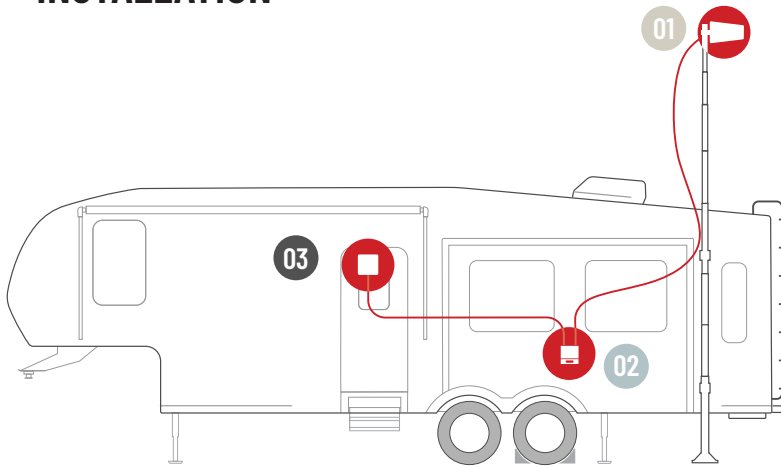

INSTALLATION

- **01 Outside antenna:** The outside antenna communicates back and forth with nearby cell towers.
- **02 Booster & Enclosure:** The booster amplifies any cell signal it receives from the outside antenna.
- **03 Inside Antenna:** The inside antenna broadcasts these signals for use throughout the RV.