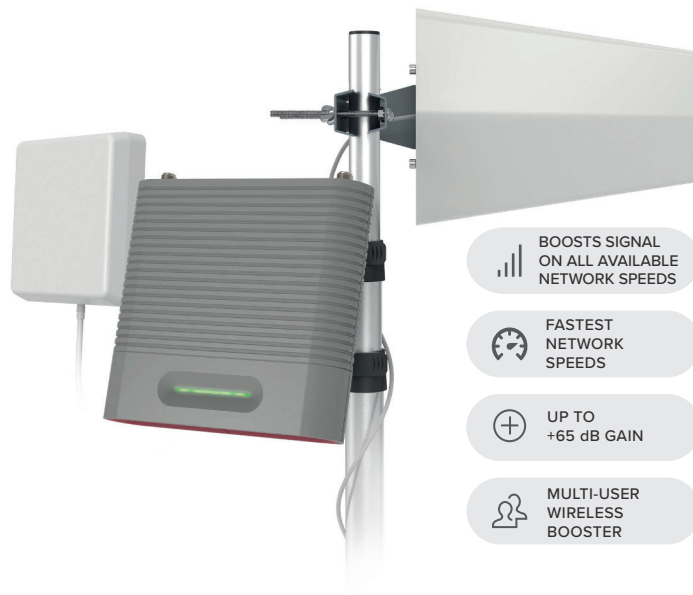

DESTINATION RV

SKU: 650159 MAP: \$949.99

FEATURES

- Boosts cell signal in RVs, toy haulers, and trailers when stationary.
- Stops dropped calls, improves streaming, and increases data speeds.
- Supports multiple users and devices simultaneously.
- Works with all phones and cellular devices on all carriers.

- BOOSTS SIGNAL ON ALL AVAILABLE NETWORK SPEEDS
- FASTEST NETWORK SPEEDS
- UP TO +65 dB GAIN
- MULTI-USER WIRELESS BOOSTER

KIT INCLUDES

Booster with Bracket

Outside Antenna (314445), Mounting Bracket, 30 foot Cable & Window Entry Cable

Inside Antenna (311239), Mounting Bracket & 15 Foot Cables (x2)

Telescoping Mounting Pole (900071 extends to 24 feet), Wall Mount Brackets, Top Stabilizer & Pole Foot

Power Supply (850025) & Hardwire Power Supply (850022)

The booster kit includes an outside directional antenna that mounts on a 25-foot telescoping pole to target nearby cell towers. This technology is 5G ready and works on almost any camper or trailer, providing maximum signal inside your RV. The initial DIY installation process takes approximately 30 minutes, and each subsequent takedown and setup takes about 10 minutes.