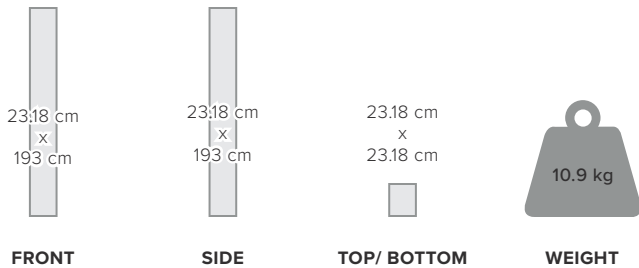

PACKAGE DIMENSIONS

Combo Box: 23.18 cm L x 23.18 cm W x 193 cm

SUPPORT

 **2-Year Warranty from Purchase.**

Website: <http://support.weboost.com>

Phone: +1 866 294 1660
Monday to Friday

FOR PARTNER'S USE

 Innovation, Science and Economic Development Canada