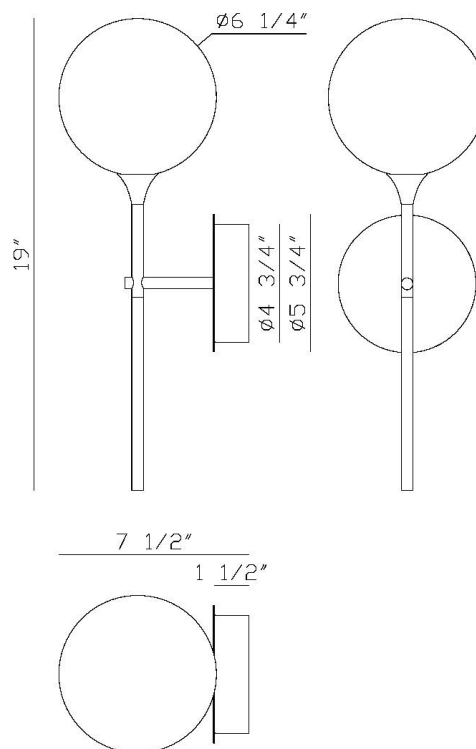

JOB NAME:

DATE:

TYPE:

COMMENTS:

LIGHT INFORMATION

Light Type	Integrated LED
CRI	90
Delivered Lumens	339
Color Temperature	3000K
LED Lifespan (L70)	52000
Number of Lights	1
Light Direction	Ambient
Dimming Method	Triac/Elv
Current Type	DC
Input Voltage	120-277
Total Wattage	4.5

DIMENSIONS & WEIGHT

Width (In)	5.5
Height (In)	19
Ext (In)	7.75
Weight (Lbs)	2.09

INSTALLATION

Mounting Type	J-Box
Rating	Damp
Hanging Support Type	J-Box

PRODUCT FINISH

Matte Black

SHADE FINISH

Clear Glass