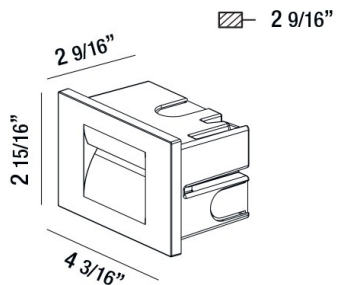

OPTIONS AVAILABLE

ITEM NO.	FINISH	SHADE
31590-020	GRAPHITE GREY