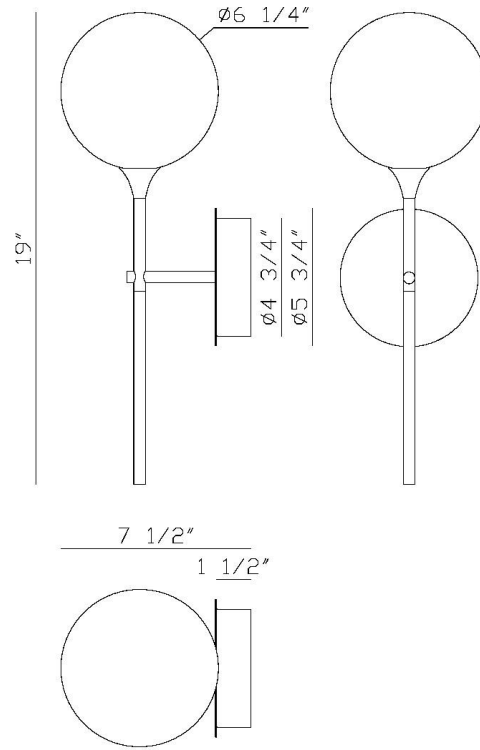

JOB NAME:

DATE:

TYPE:

COMMENTS:

LIGHT INFORMATION

Light Type	Integrated LED
CRI	90
Delivered Lumens	203
Color Temperature	3000K
LED Lifespan (L70)	52000
Number of Lights	1
Light Direction	Ambient
Dimming Method	Triac/Elv
Current Type	DC
Input Voltage	120-277
Total Wattage	4.5

DIMENSIONS & WEIGHT

Width (In)	5.5
Height (In)	19
Ext (In)	7.75
Weight (Lbs)	2.09

INSTALLATION

Mounting Type	J-Box
Rating	Damp
Hanging Support Type	J-Box

PRODUCT FINISH

Gold

SHADE FINISH

Amber Glass