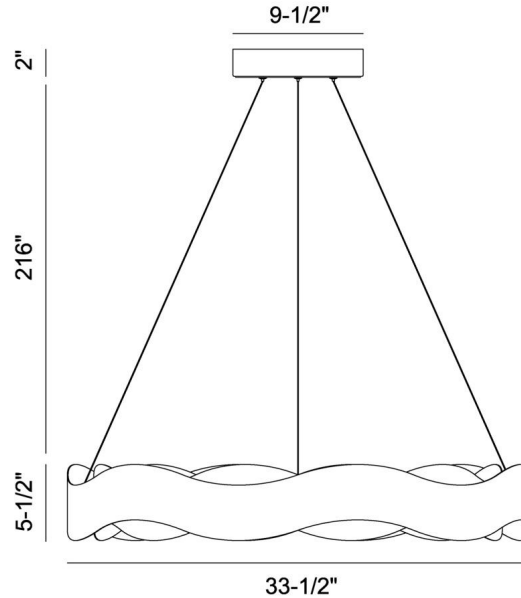

JOB NAME:

DATE:

TYPE:

COMMENTS:

LIGHT INFORMATION

Light Type	Integrated LED
CRI	80
Delivered Lumens	850
Color Temperature	3000K
LED Lifespan (L70)	20000
Light Direction	Ambient
Dimming Method	Triac/Elv
Current Type	DC
Input Voltage	120
Total Wattage	105

DIMENSIONS & WEIGHT

Height (In)	5.5
Min Height (In)	27.5
Max Height (In)	223.5
Diameter (In)	33.5
Weight (Lbs)	19.84

INSTALLATION

Mounting Type	J-Box
Rating	Dry
Hanging Support Type	Wire

PRODUCT FINISH

Silver-Black Mix