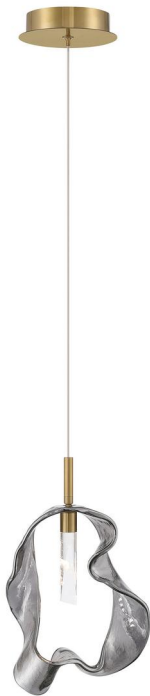

## LIGHT INFORMATION

Light Type	Integrated LED
CRI	90
Delivered Lumens	227
Color Temperature	3000K
LED Lifespan (L70)	50000
Light Direction	Ambient
Dimming Method	Triac/Elv
Current Type	DC
Input Voltage	120
Total Wattage	5

## DIMENSIONS & WEIGHT

Length (In)	9
Width (In)	5.5
Height (In)	13
Min Height (In)	24.25
Max Height (In)	158.25
Weight (Lbs)	2.75

## PRODUCT FEATURES

Each glass piece is handcrafted by artisans. Subtle variations in shape, size, or color are to be expected.