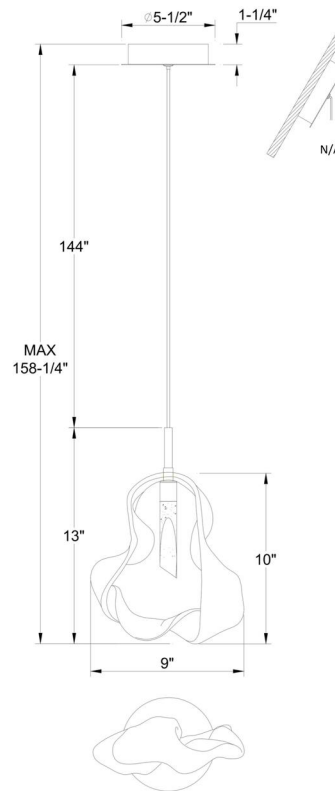

JOB NAME:

DATE:

TYPE:

COMMENTS:

LIGHT INFORMATION

Light Type	Integrated LED
CRI	90
Delivered Lumens	227
Color Temperature	3000K
LED Lifespan (L70)	50000
Light Direction	Ambient
Dimming Method	Triac/Elv
Current Type	DC
Input Voltage	120
Total Wattage	5

DIMENSIONS & WEIGHT

Length (In)	9
Width (In)	5.5
Height (In)	13
Min Height (In)	24.25
Max Height (In)	158.25
Weight (Lbs)	2.75

INSTALLATION

Mounting Type	J-Box
Rating	Dry
Hanging Support Type	Aircraft Cable

PRODUCT FINISH

Gold

SHADE FINISH

Organic Smoked Glass

PRODUCT FEATURES

Each glass piece is handcrafted by artisans. Subtle variations in shape, size, or color are to be expected.

CERTIFICATIONS & COMPLIANCE