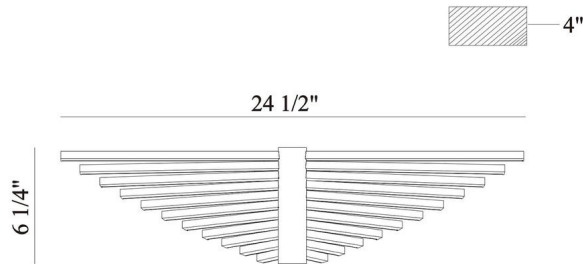

## LIGHT INFORMATION

Light Type	Integrated LED
CRI	90
Delivered Lumens	186
Color Temperature	3000K
LED Lifespan (L70)	20000
Light Direction	Ambient
Dimming Method	Triac/Elv
Current Type	DC
Input Voltage	120
Total Wattage	26

## DIMENSIONS & WEIGHT

Length (In)	24.5
Height (In)	6.25
Ext (In)	4
Weight (Lbs)	3.31