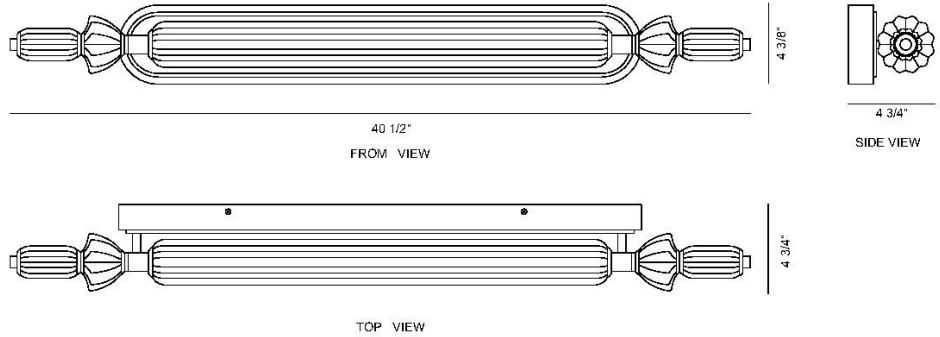

JOB NAME:

DATE:

TYPE:

COMMENTS:

LIGHT INFORMATION

Light Type	Integrated LED
CRI	90
Delivered Lumens	2773
Color Temperature	3000K
LED Lifespan (L70)	52000
Light Direction	Ambient
Dimming Method	Triac/Elv
Current Type	DC
Input Voltage	120
Total Wattage	45

DIMENSIONS & WEIGHT

Width (In)	39
Height (In)	4.38
Ext (In)	4.5
Weight (Lbs)	8.82

INSTALLATION

Mounting Type	J-Box
Rating	Damp
Hanging Support Type	J-Box

PRODUCT FINISH

Polished Nickel

SHADE FINISH

Opal Glass