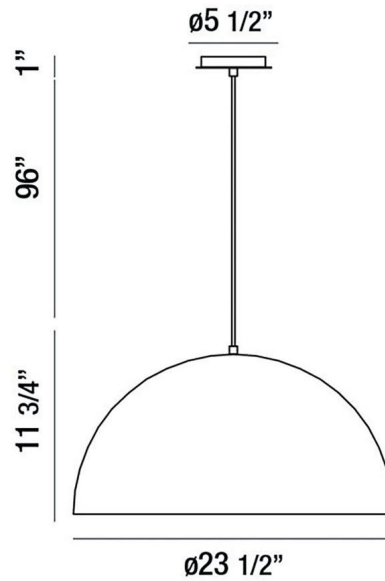

JOB NAME:

DATE:

TYPE:

COMMENTS:

LIGHT INFORMATION

Light Type	Integrated LED
CRI	90
Delivered Lumens	1125
Color Temperature	2700K-5000K
LED Lifespan (L70)	20000
Light Direction	Down
Dimming Method	Triac/Elv
Current Type	AC
Input Voltage	120
Total Wattage	25

DIMENSIONS & WEIGHT

Height (In)	11.75
Min Height (In)	27.75
Max Height (In)	108.75
Diameter (In)	23.5
Weight (Lbs)	12.9

INSTALLATION

Mounting Type	J-Box
Rating	Dry
Hanging Support Type	Wire

PRODUCT FINISH