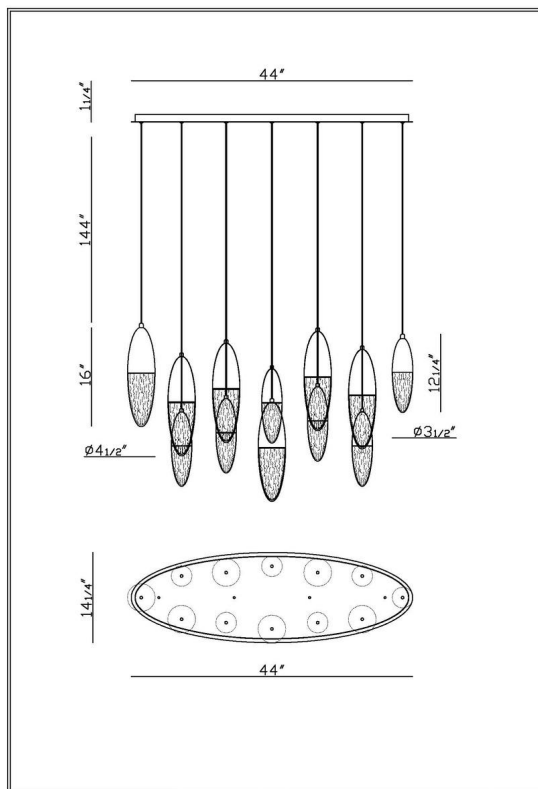

JOB NAME:

DATE:

TYPE:

COMMENTS:

LIGHT INFORMATION

Light Type	Bulb
Bulb Socket	Gu10
Bulb Shape	Gu10
Number of Lights	12
Light Direction	Ambient
Dimming Method	Triac/Elv
Current Type	AC
Input Voltage	120
Total Wattage	720

DIMENSIONS & WEIGHT

Length (In)	44
Width (In)	14.25
Height (In)	16
Min Height (In)	37.75
Max Height (In)	161.75
Weight (Lbs)	45.84

INSTALLATION

Mounting Type	J-Box
Rating	Dry
Hanging Support Type	Wire

PRODUCT FINISH