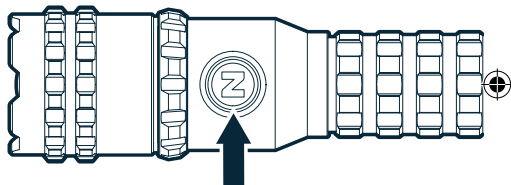

Pulsing Orange

Battery less than 25%