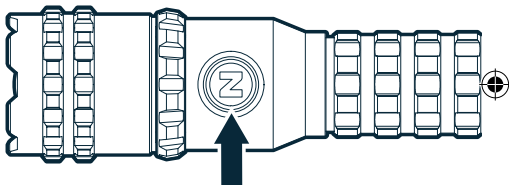

Smart Power Control™

Anodized Aircraft-Grade Aluminum

Optimized Power Curve™ uses battery power efficiently in order to provide a more even and consistent light beam.

Smart Power Control™ creates a seamless transition through light modes to extend battery life.

Operation

Rotate Magnetic Select Dial
to cycle through light modes:

- High
- Medium
- Low

Press & release Power
Button to turn the unit ON
and OFF.

Strobe:
Double-tap button

Turbo:
From ON, press and hold button