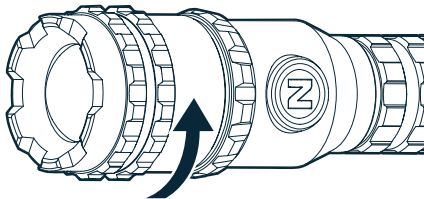

Operation

Rotate Magnetic Select Dial
to cycle through light modes:

- High
- Medium
- Low

Press & release Power
Button to turn the unit ON
and OFF.

Strobe:
Double-tap button

Turbo:
From ON, press and hold button

Direct-to-Low:
From OFF, press and hold button.

Press & release Power Button from Strobe, Turbo or Direct-to-Low to turn the unit OFF. Rotating the Select Dial will cancel these modes.

3x Zoom

Twist to adjust light beam from flood light to spot light.