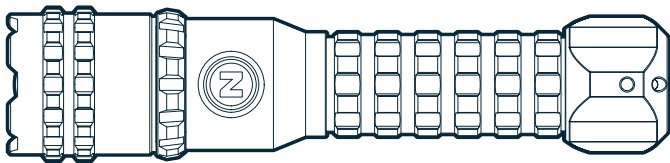

NEBO[®]

MASTER SERIES

FL1500
FLASHLIGHT

FL1500

Rugged, reliable and rechargeable, this 1500 lumen flashlight features an integrated zoom and a mode select dial so you get the right amount of light where you need it.

Specs

MODE	LUMENS	RUN TIME	METERS
TURBO	1500	30s	219
HIGH	750	2h	165
MEDIUM	350	4h	106
LOW	50	12h	51
STROBE	750	2h	165

Features

Waterproof (IP67)

2 Meter Impact-Resistant

Integrated Zoom

Mode Select Dial

Optimized Power Curve™