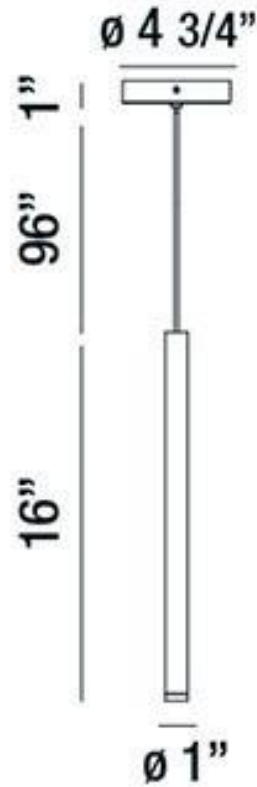

JOB NAME:

DATE:

TYPE:

COMMENTS:

LIGHT INFORMATION

Light Type	Integrated LED
CRI	90
Delivered Lumens	150
Color Temperature	3000K
LED Lifespan (L70)	20000
Light Direction	Ambient
Dimming Method	Triac/Elv
Current Type	DC
Input Voltage	120
Total Wattage	3

DIMENSIONS & WEIGHT

Height (In)	16
Min Height (In)	27
Max Height (In)	113
Diameter (In)	1
Weight (Lbs)	1.37

INSTALLATION

Mounting Type	J-Box
Rating	Dry
Hanging Support Type	Wire

PRODUCT FINISH

Brushed Brass