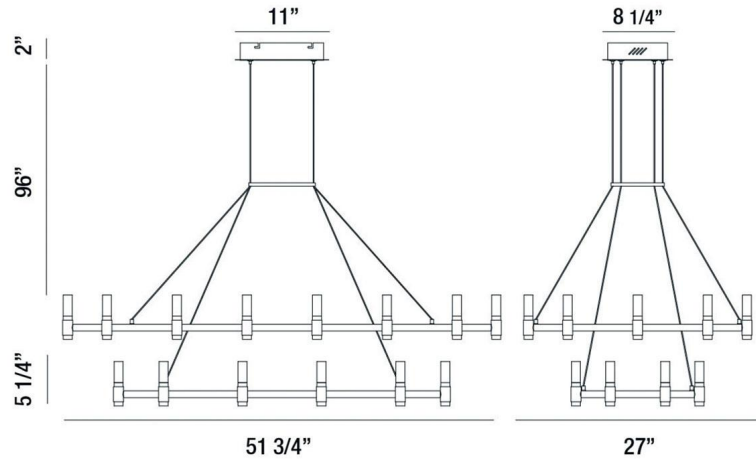

JOB NAME:

DATE:

TYPE:

COMMENTS:

LIGHT INFORMATION

Light Type	Integrated LED
CRI	90
Delivered Lumens	6165
Color Temperature	3000K
LED Lifespan (L70)	20000
Light Direction	Up & Down
Dimming Method	Triac/Elv
Current Type	DC
Input Voltage	120
Total Wattage	137

DIMENSIONS & WEIGHT

Length (In)	51.75
Width (In)	27
Height (In)	5.25
Min Height (In)	27.25
Max Height (In)	103.25
Weight (Lbs)	23.56

INSTALLATION

Mounting Type	J-Box
Rating	Dry
Hanging Support Type	Wire

PRODUCT FINISH