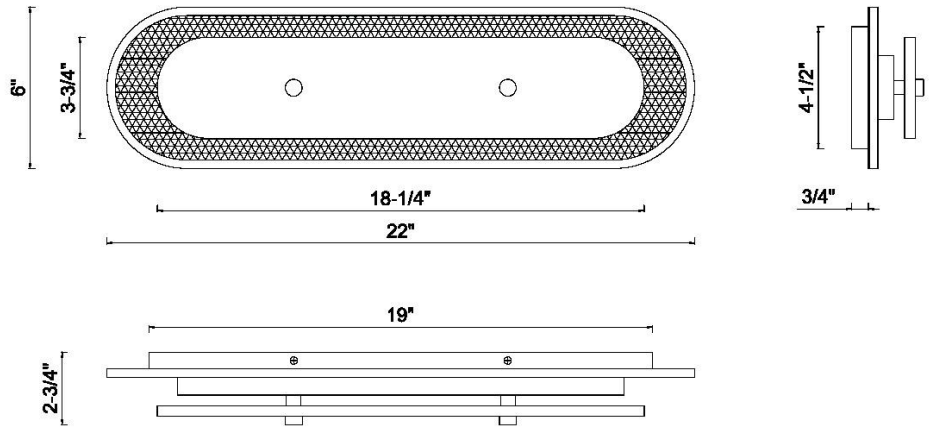

JOB NAME:

DATE:

TYPE:

COMMENTS:

LIGHT INFORMATION

Light Type	Integrated LED
CRI	90
Delivered Lumens	1214
Color Temperature	3000K
LED Lifespan (L70)	52000
Light Direction	Ambient
Dimming Method	Triac/Elv
Current Type	AC
Input Voltage	120
Total Wattage	20

DIMENSIONS & WEIGHT

Width (In)	22
Height (In)	6
Ext (In)	2.75
Weight (Lbs)	7.93

INSTALLATION

Mounting Type	J-Box
Rating	Damp
Hanging Support Type	J-Box

PRODUCT FINISH

Matte Black

SHADE FINISH

Silver Glass