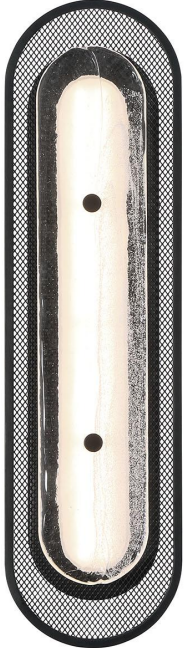

JOB NAME:

DATE:

TYPE:

COMMENTS:

LIGHT INFORMATION

Light Type	Integrated LED
CRI	90
Delivered Lumens	1214
Color Temperature	3000K
LED Lifespan (L70)	52000
Light Direction	Ambient
Dimming Method	Triac/Elv
Current Type	AC
Input Voltage	120
Total Wattage	20

DIMENSIONS & WEIGHT

Width (In)	22
Height (In)	6
Ext (In)	2.75
Weight (Lbs)	7.93

INSTALLATION

Mounting Type	J-Box
Rating	Damp
Hanging Support Type	J-Box

PRODUCT FINISH

Matte Black

SHADE FINISH

Silver Glass