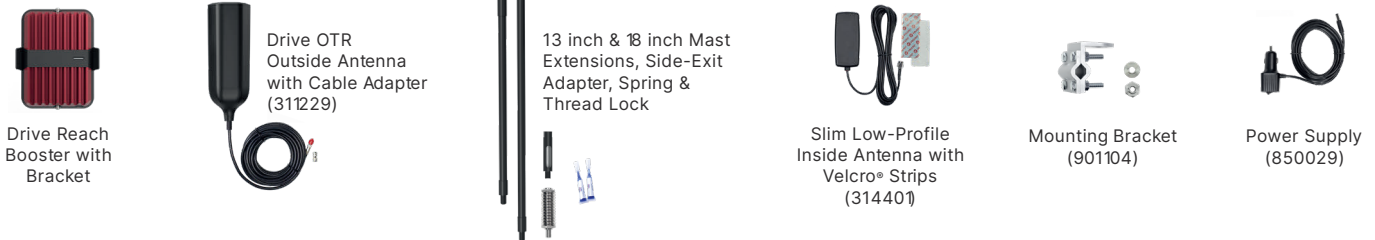

## FEATURES

- Boosts signal for trucks with the OTR Trucker Antenna.
- Modular, height-adjustable antenna, from 19 to 102 cm so it can be installed on any vehicle.
- For multiple devices and users.
- Works on ALL cellular devices with ALL carriers simultaneously.
- Enhances talk, text, and high-speed data internet.

## KIT INCLUDES

## ABOUT

The Drive Reach OTR is our most powerful in-vehicle truck cell phone signal booster certified in the US, with Wilson Electronics\* ruggedized, all weather OTR Truck Omni-Directional Antenna for maximum connection range and a 60% larger service range than the other boosters out there. The Drive Reach OTR boosts voice and data with max FCC-allowed 50 dB system gain, enhancing all available network signals, up to 32x. Drivers get fewer lost connections and dead zones, better audio quality, faster data uploads and downloads with this premier signal booster.

As with all weBoost boosters, all components needed for installation come in one package for easy DIY installation. The power supply plugs into CLA, while ignition power kits are also available. The Drive Reach OTR works with all cellular devices and all US carriers. The booster kit comes with parts to accommodate multiple installation options. Included are 2 mast extensions, 3-way antenna mount, side exit adapter, antenna spring, cable adapter, and thread lock packets.