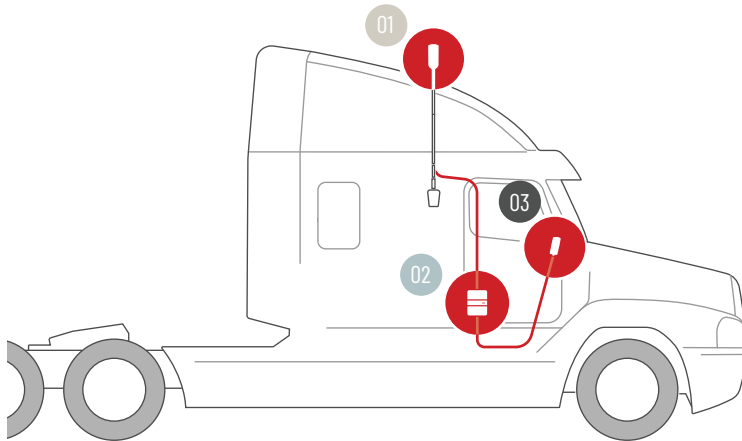

HOW IT WORKS