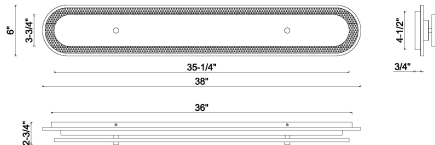

### PRODUCT DETAILS

No.	:	49176-025
Product Color	:	GOLD
Product Material	:	STEEL
Shade / Accent Colour	:	ALABASTER
Shade / Accent Material	:	ALABASTER
Length	:	38"
Width	:	2.75"
Height	:	6"
Weight	:	14.1LBS

### TECHNICAL DETAILS

Hanging Support Type	:	J-BOX
Beam Angle	:	270