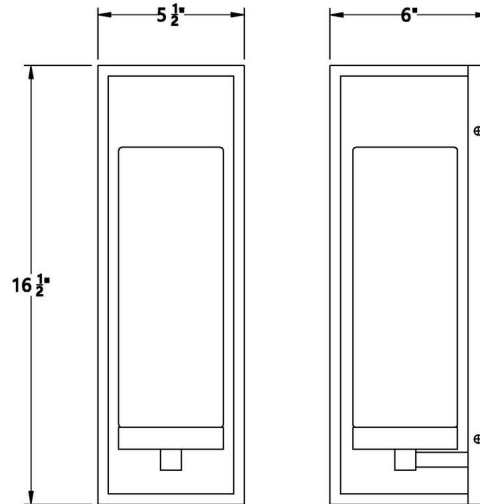

JOB NAME:

DATE:

TYPE:

COMMENTS:

41962

LIGHT INFORMATION

Light Type	Bulb
Bulb Socket	E26
Bulb Shape	T10
Light Direction	Ambient
Dimming Method	Triac/Elv
Current Type	AC
Input Voltage	120
Total Wattage	60

DIMENSIONS & WEIGHT

Width (In)	5.5
Height (In)	16.5
Ext (In)	6
Weight (Lbs)	5.51

INSTALLATION

Mounting Type	J-Box
Rating	Wet
Hanging Support Type	J-Box

PRODUCT FINISH

Powder Coat Black

SHADE FINISH

Cylindrical White Glass

CERTIFICATIONS & COMPLIANCE