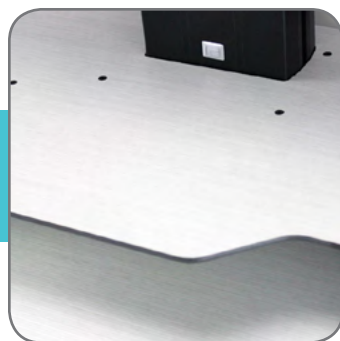

HOVER SERIES 2

 ergonomics

Helium Desk Top Base Single Monitor - Polar White

- Effortless sit-to-stand functionality with clean design
- Innovative gas/counterbalance mechanism which locks into position for stability
- VESA mounting plate and column wire management included
- Quickly and easily adapts to changing height adjustable preferences
- Height adjustable monitor bracket
- No clamp or grommet needed
- Heavy steel base for stability
- Lifting Capacity: up to 12 pounds
- Travel Range: 16"
- Tilts/turns 90°
- Product Weight: 44 lbs.
- Five year warranty

MADE IN THE
USA

*Featuring:
Polar White
Wood Grain*

Dimensions are from main platform to the center line of the monitor holder. The monitor holder will tilt back 20 degrees from vertical in both directions within limits of your monitor's height. Large monitors may hit the column.