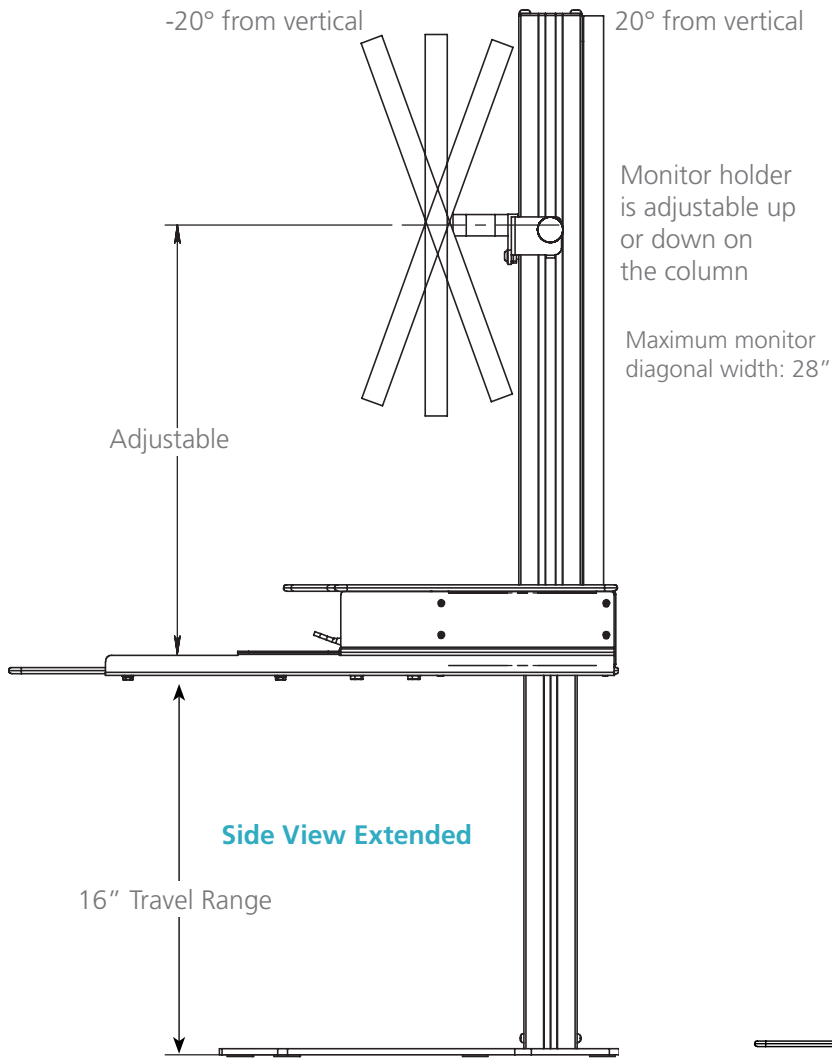

HOVER SERIES 2

 ergonomics

Helium Desk Top Base Single Monitor - Polar White

- Effortless sit-to-stand functionality with clean design
- Innovative gas/counterbalance mechanism which locks into position for stability
- VESA mounting plate and column wire management included
- Quickly and easily adapts to changing height adjustable preferences
- Height adjustable monitor bracket
- No clamp or grommet needed
- Heavy steel base for stability
- Lifting Capacity: up to 12 pounds
- Travel Range: 16"
- Tilts/turns 90°
- Product Weight: 44 lbs.
- Five year warranty

MADE IN THE
USA

*Featuring:
Polar White
Wood Grain*

Dimensions are from main platform to the center line of the monitor holder. The monitor holder will tilt back 20 degrees from vertical in both directions within limits of your monitor's height. Large monitors may hit the column.