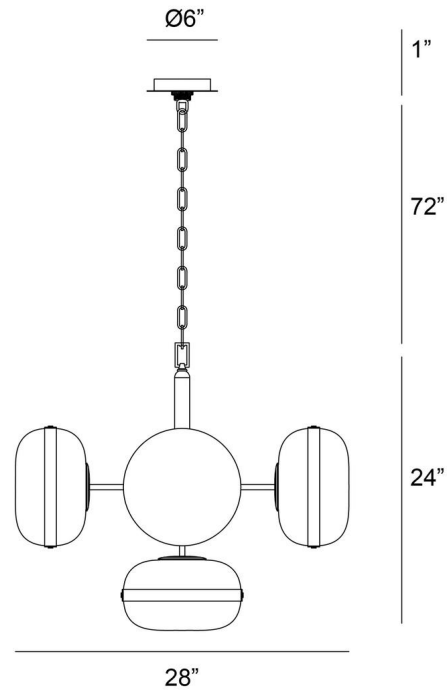

## LIGHT INFORMATION

Light Type	Bulb
Bulb Socket	E26
Bulb Shape	T14
Number of Lights	5
Light Direction	Ambient
Dimming Method	Triac/Elv
Current Type	AC
Input Voltage	120
Total Wattage	300

## DIMENSIONS & WEIGHT

Height (In)	24
Min Height (In)	28.5
Max Height (In)	97.5
Diameter (In)	28
Weight (Lbs)	10.47